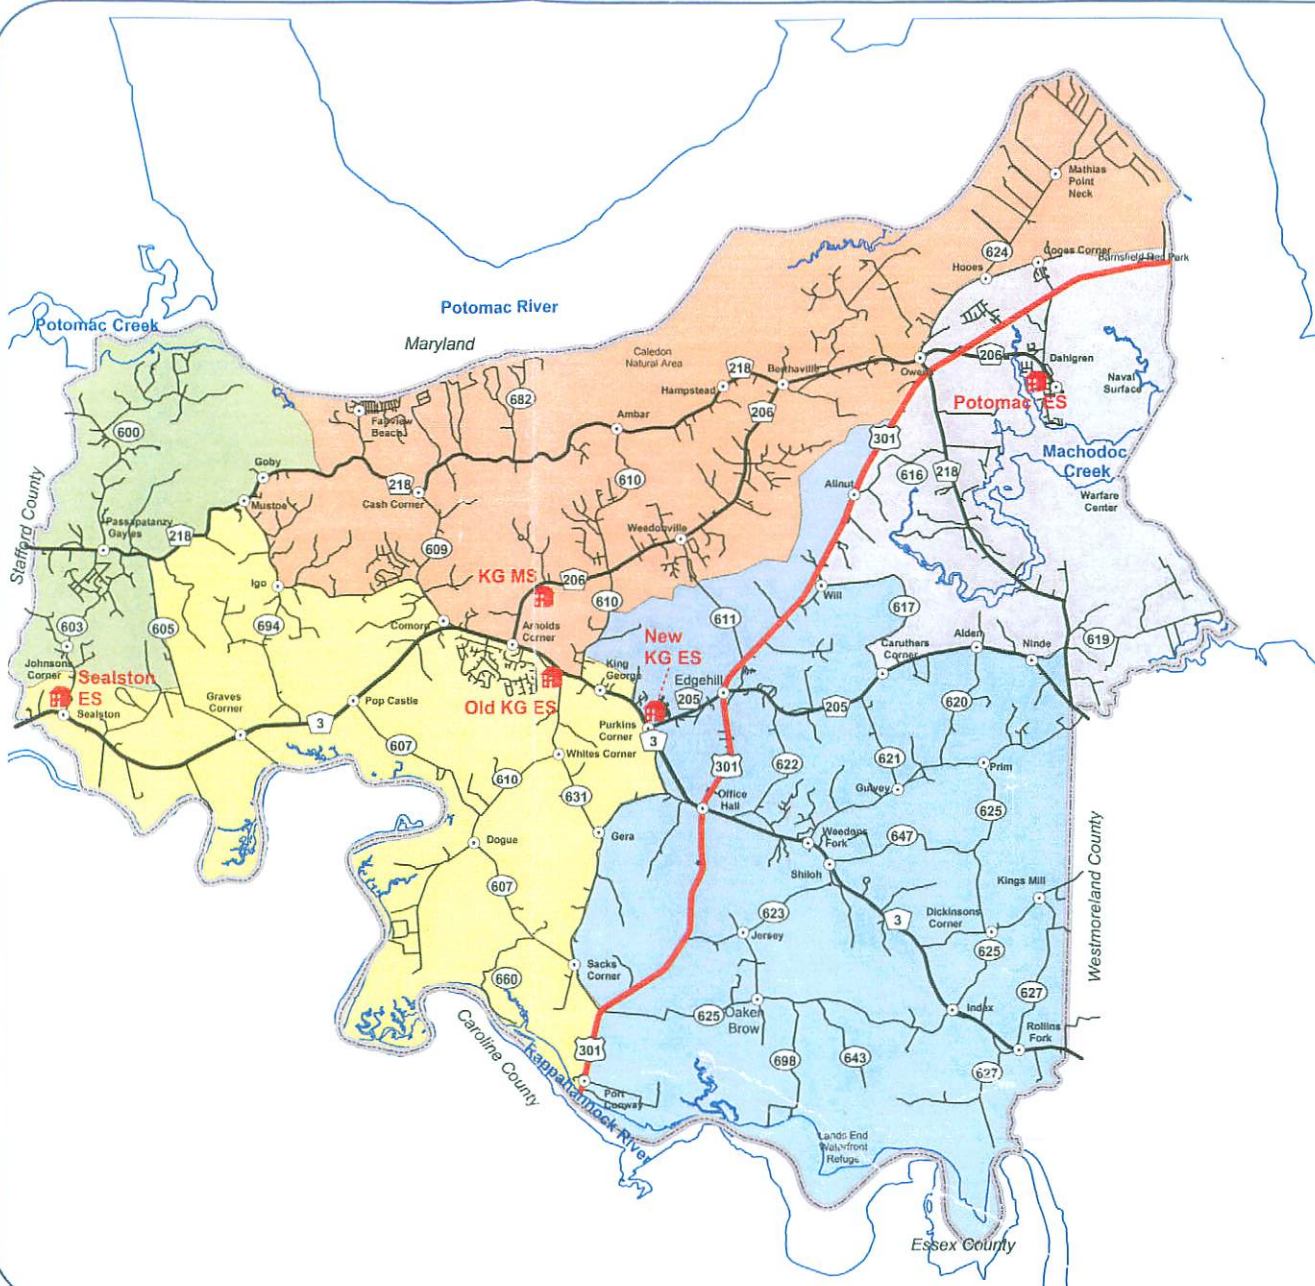

New King George County Election Districts and Precinct Locations

James Madison District

- Courthouse Precinct
Old King George Elementary School
9100 St. Anthony's Rd.
- Passapatanzy Precinct
Sealston Elementary School
11048 Fletcher's Chapel Rd.

James Monroe District

- Monroe Precinct
King George Middle School
8562 Dahlgren Rd.

Dahlgren District

- Dahlgren Precinct
Potomac Elementary School
Intersection Dahlgren Rd. & Potomac Dr

Shiloh District

- Shiloh Precinct
New King George Elementary School
Intersection Rt. 3 & Rt. 205

1:120,000
0 0.5 1 2 Miles